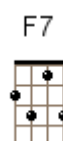

Eb **F** **Dm** **G7**
That tomorrow will be, just the same for you and me

Cm7 % **F7sus4** **F7**
All I need will be mine if you are here

Refrain: (x2) **Bb** % **Eb** %
I'm on the top of the world lookin' down on creation,

Bb **Cm** / **F** **Bb** **Bb7**
and the only explanation I can find

Eb **F7** **Bb** **Eb**
Is the love that I've found, ever since you've been around

Bb **Cm** / **F7** **Bb** **Bb** (**Bb**)
Your love's put me at the top of the world (I'm on the top..)