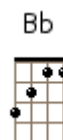

Intro: **Bb** % **Eb** % **Bb** **F** **Bb** % Top of the worlds - The carpenters

Bb* % % **F***

Bb*: a --5--5-6-3-5

F*: a -----0-1-3

Bb **F** (/ **Eb**) **Bb** % **Dm** **Cm** / **F7** **Bb** %
Such a feelin's comin' over me, there is wonder in most every thing I see

Eb **F** **Dm** **G7**
Not a cloud in the sky, got the sun in my eyes
Cm7 % **F7sus4** %
And I won't be surprised if it's a dream

Bb **F** (/ **Eb**) **Bb** % **Dm** **Cm** / **F7** **Bb** %
Everything I want the world to be, is now comin' true especially for me

Eb **F** **Dm** **G7**
And the reason is clear, it's because you are here

Cm7 % **F7sus4** **F7**
You're the nearest thing to heaven that I've seen