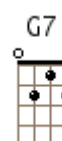

Refrain: (x2) **Bb** % **Eb** %
I'm on the top of the world lookin' down on creation,

Bb **Cm** / **F** **Bb** **Bb7**
and the only explanation I can find

Eb **F7** **Bb** **Eb**
Is the love that I've found, ever since you've been around

Bb **Cm** / **F7** **Bb** **Bb** (**Bb**)
Your love's put me at the top of the world (I'm on the top..)