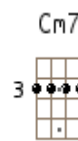

Eb **F** **Dm** **G7**
Not a cloud in the sky, got the sun in my eyes
Cm7 % **F7sus4** %
And I won't be surprised if it's a dream

Bb **F** (/ **Eb**) **Bb** % **Dm** **Cm** / **F7** **Bb** %
Everything I want the world to be, is now comin' true especially for me

Eb **F** **Dm** **G7**
And the reason is clear, it's because you are here

Cm7 % **F7sus4** **F7**
You're the nearest thing to heaven that I've seen

Bb % **Eb** %
I'm on the top of the world lookin' down on creation,

Bb **Cm** / **F** **Bb** **Bb7**
and the only explanation I can find

Eb **F7** **Bb** **Eb**
Is the love that I've found, ever since you've been around

Bb **Cm** / **F7** **Bb** %
Your love's put me at the top of the world