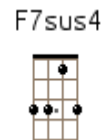

Bb **F** (/ **Eb**) **Bb** % **Dm** **Cm** / **F7** **Bb** %
There is only one wish on my mind, when this day is through I hope that I will find

Eb **F** **Dm** **G7**
That tomorrow will be, just the same for you and me

Cm7 % **F7sus4** **F7**
All I need will be mine if you are here